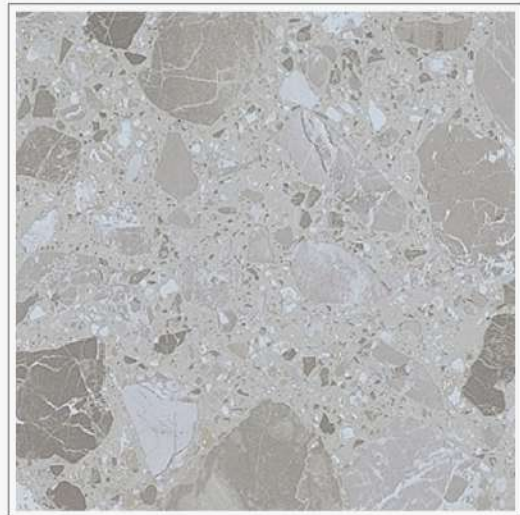

A1286

A1270

采
岩

1.5 mm

產品厚度

Classic Tile

產品尺寸 18 " x18 "
457.2 mm x457.2 mm

PACKING 16 PCS